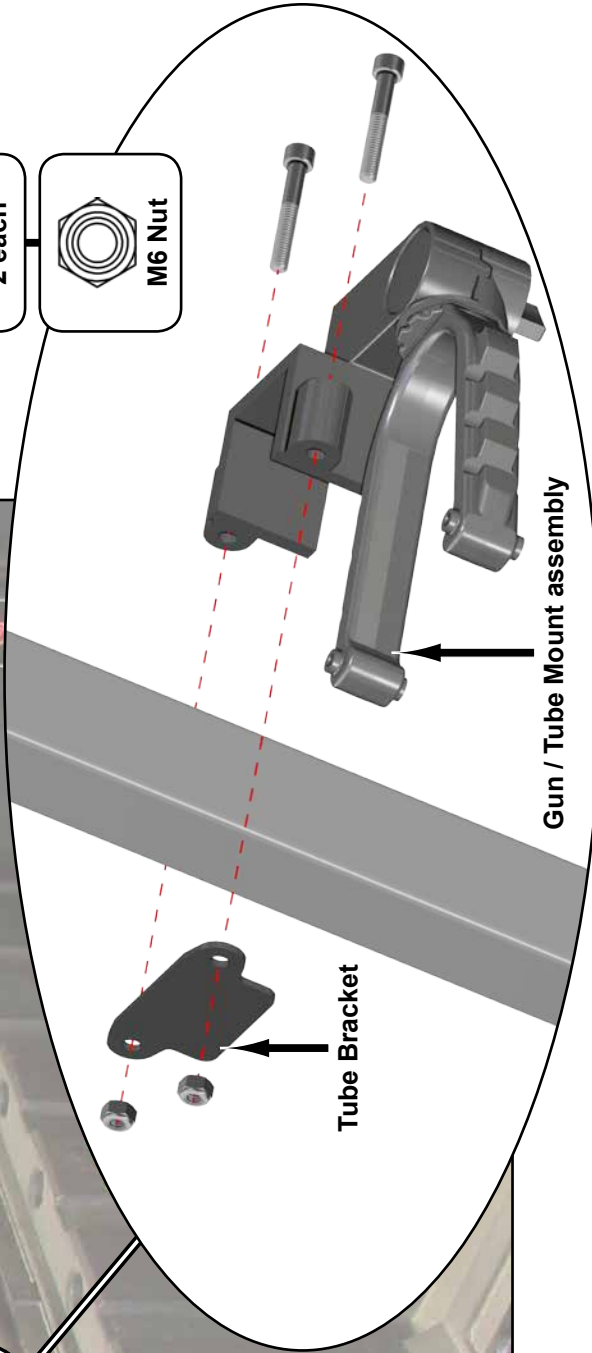

- Secure Gun Mount assembly to Bed; tighten hardware.
- Install Gun / Tube Mount assemblies with hardware shown; tighten hardware.

2 each