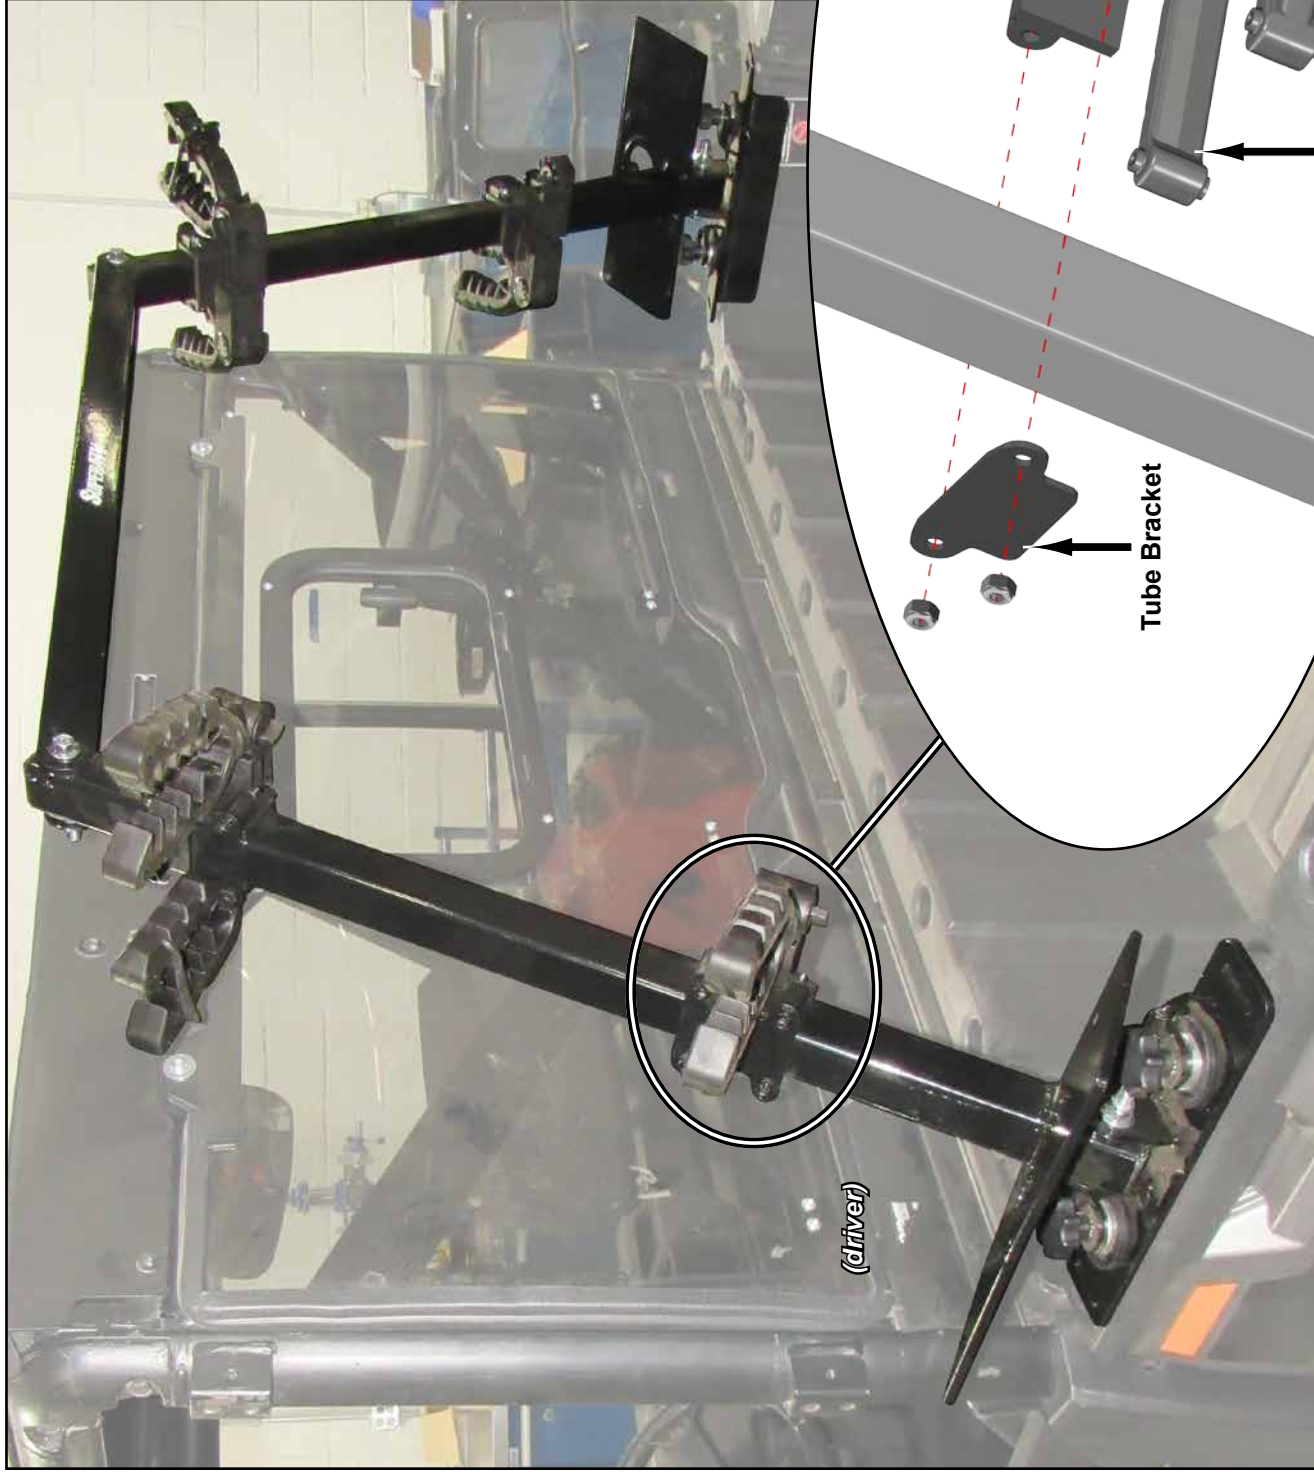

- Install Gun Mount to Tube Mount with hardware shown.
- Repeat for remaining Gun Mounts.
- Set aside.

- Assemble components together; do not tighten.

Upright

Bed Mount

Cross Member

Upright

4 each

M10 Nut

M10 x 75mm

Bed Mount

Polaris only:

- Install Tie Downs; do not tighten.

Can-Am Defender only:

- Install Rail Mounts and Hand Knobs; do not tighten.

- Secure Gun Mount assembly to Bed; tighten hardware.
- Install Gun / Tube Mount assemblies with hardware shown; tighten hardware.