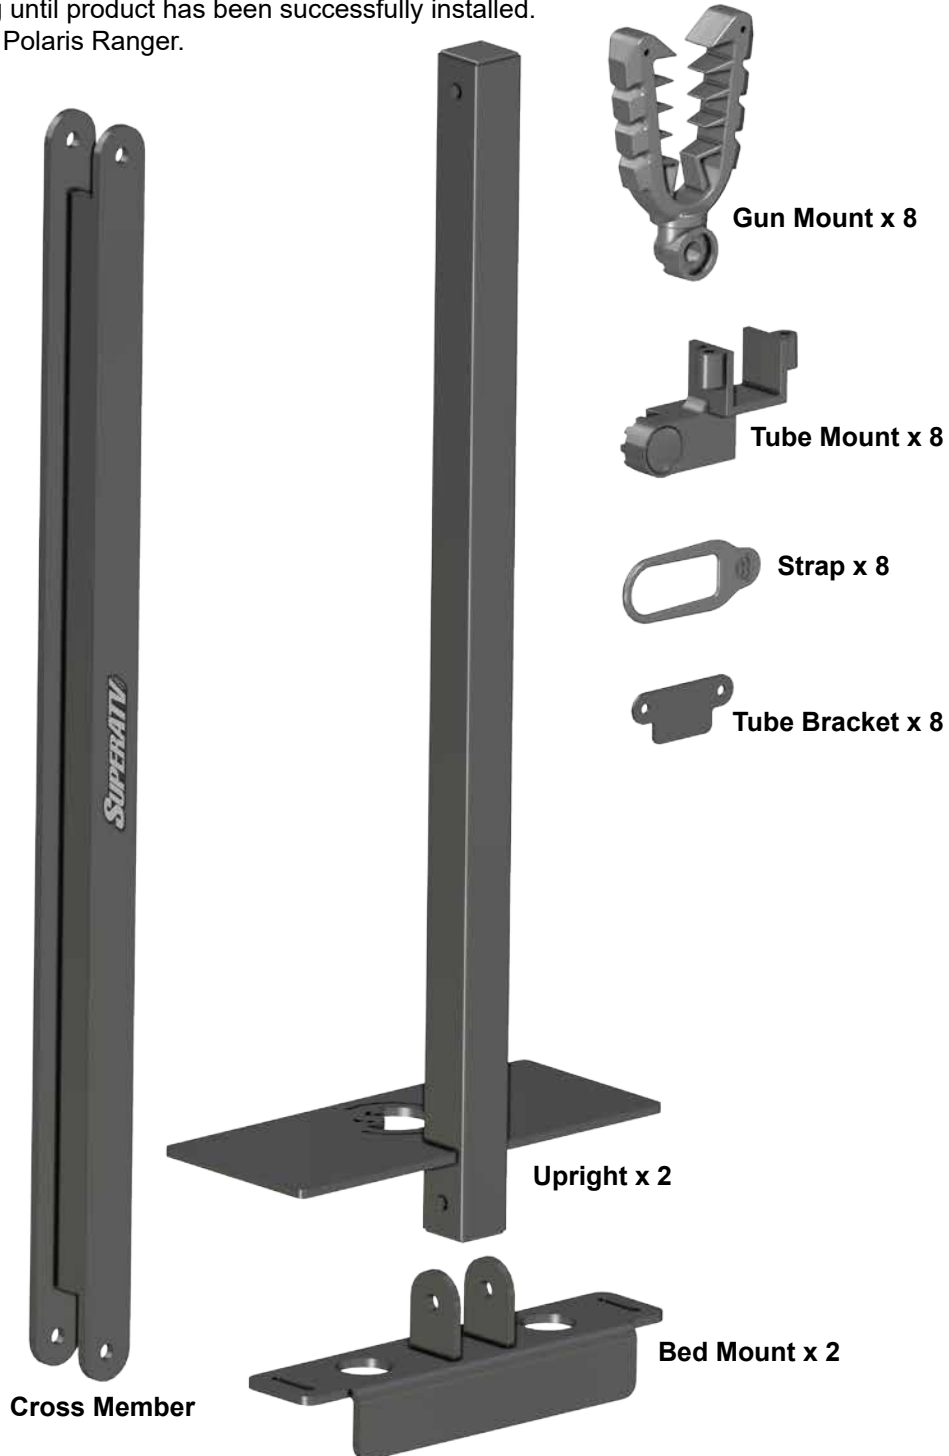

In-Bed Gun Mount

- Do not discard packaging until product has been successfully installed.
- Installation performed on Polaris Ranger.

Need help with your installation?

sales@superatv.com

www.superatv.com

- Install Gun Mount to Tube Mount with hardware shown.
- Repeat for remaining Gun Mounts.
- Set aside.

- Assemble components together; do not tighten.

Upright

Bed Mount

Cross Member

Upright

4 each

M10 Nut

2 each

- Secure Gun with Strap.