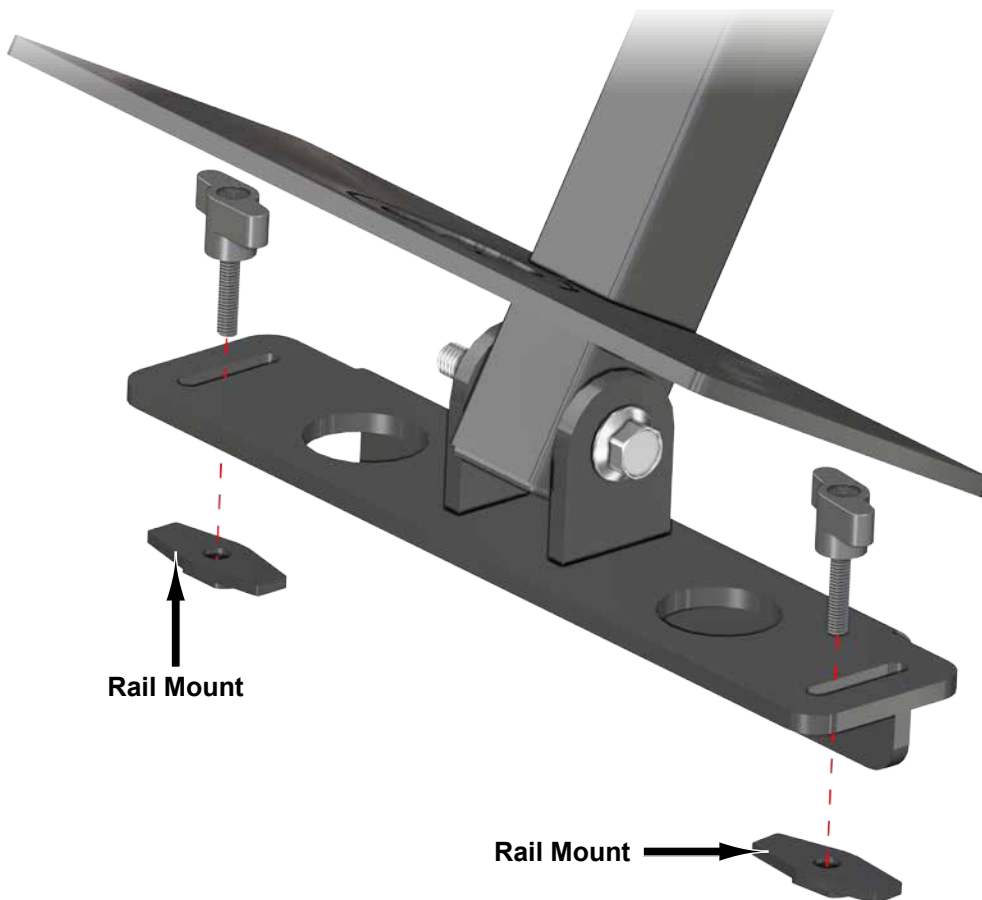

- Install Gun Mount to Tube Mount with hardware shown.
- Repeat for remaining Gun Mounts.
- Set aside.

- Assemble components together; do not tighten.

Upright

Bed Mount

Cross Member

Upright

4 each

M10 Nut

M10 x 75mm

Bed Mount

Polaris only:

- Install Tie Downs; do not tighten.

Can-Am Defender only:

- Install Rail Mounts and Hand Knobs; do not tighten.

- Secure Gun Mount assembly to Bed; tighten hardware.
- Install Gun / Tube Mount assemblies with hardware shown; tighten hardware.