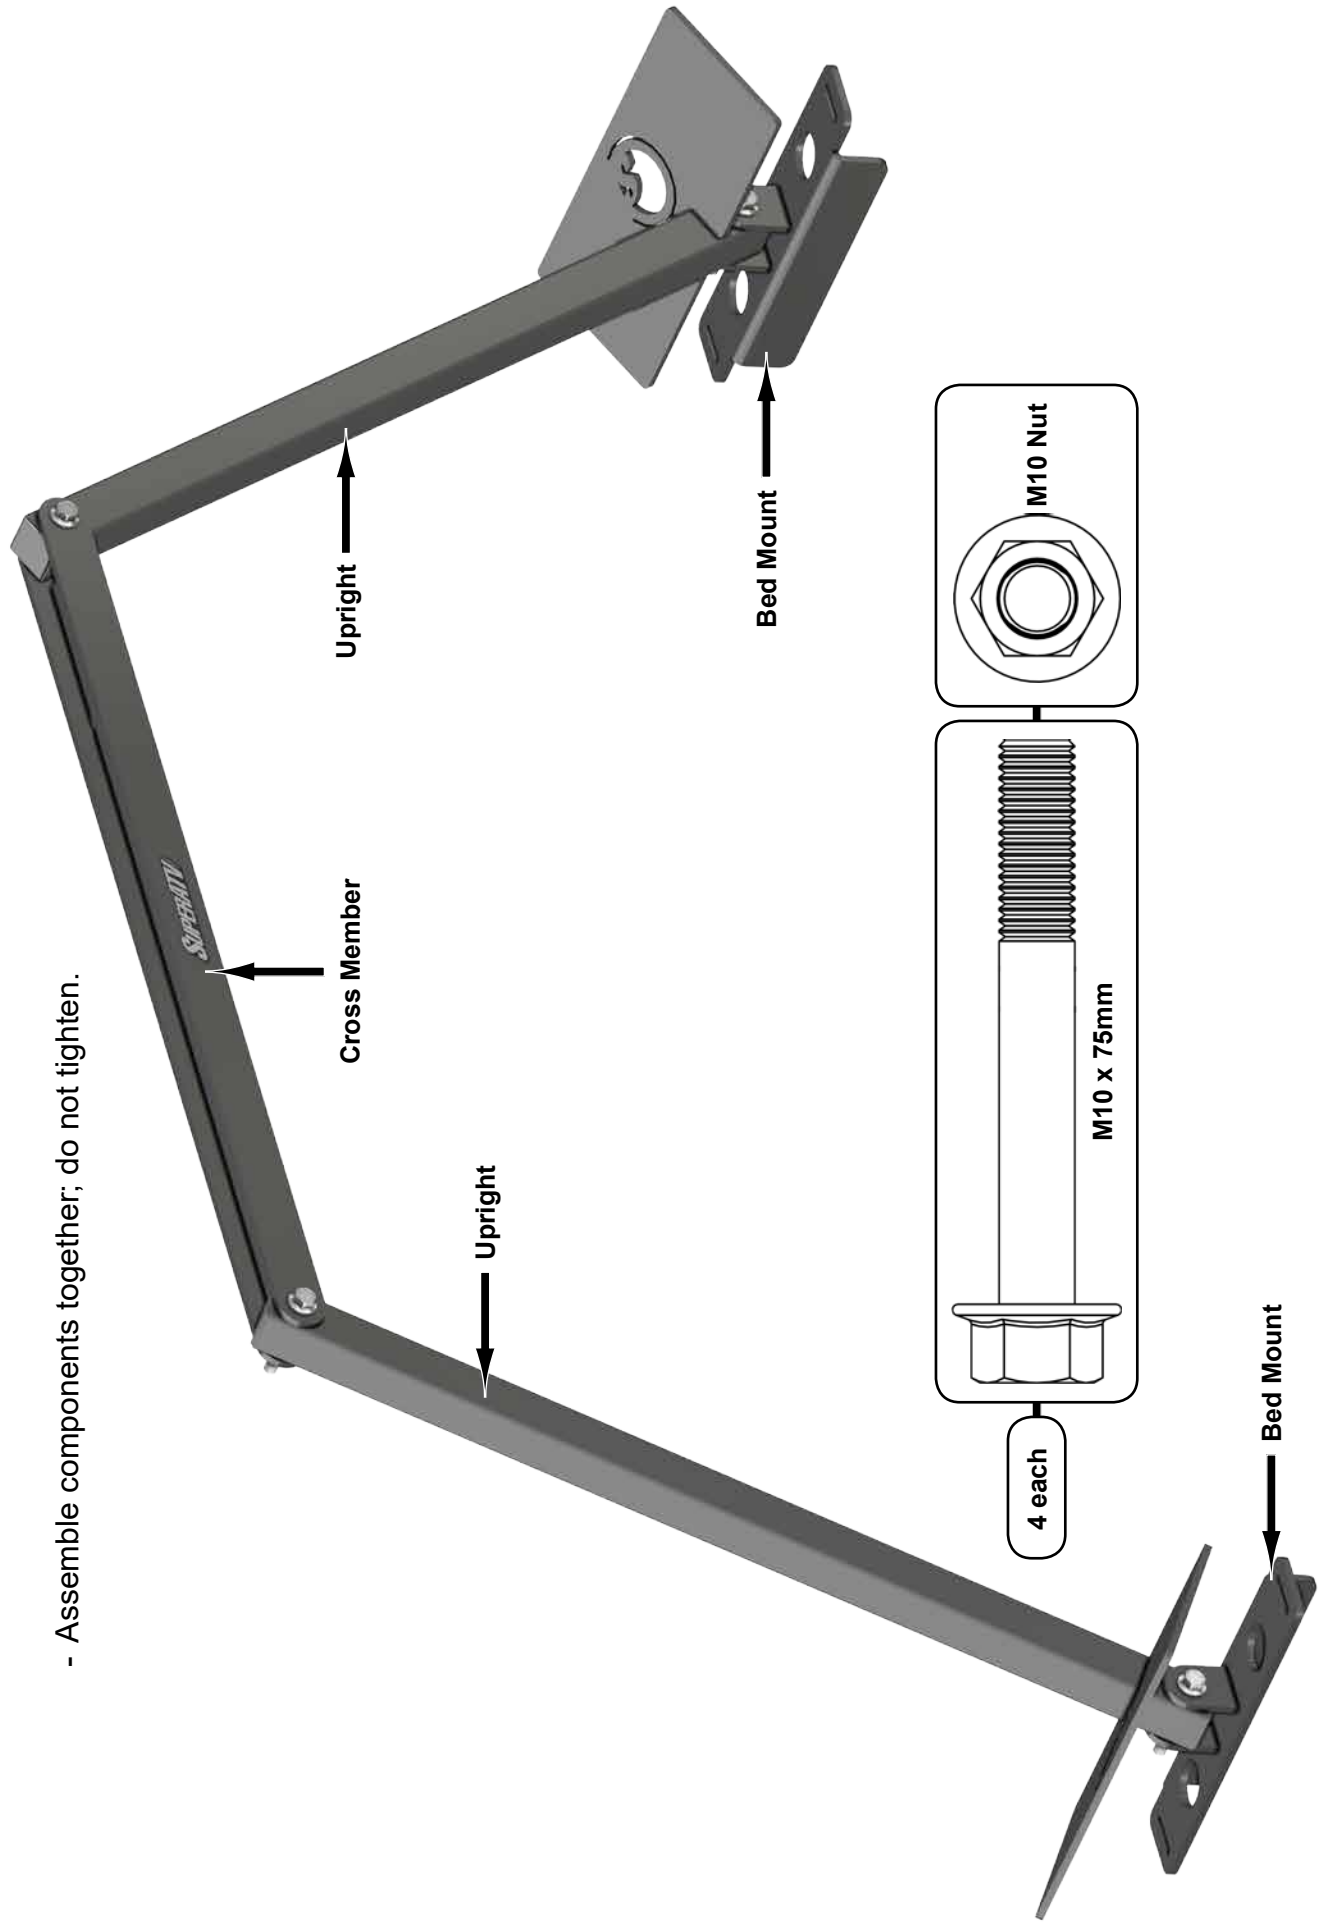

- Install Gun Mount to Tube Mount with hardware shown.
- Repeat for remaining Gun Mounts.
- Set aside.

- Assemble components together; do not tighten.

Upright

Bed Mount

Cross Member

Upright

4 each

M10 Nut